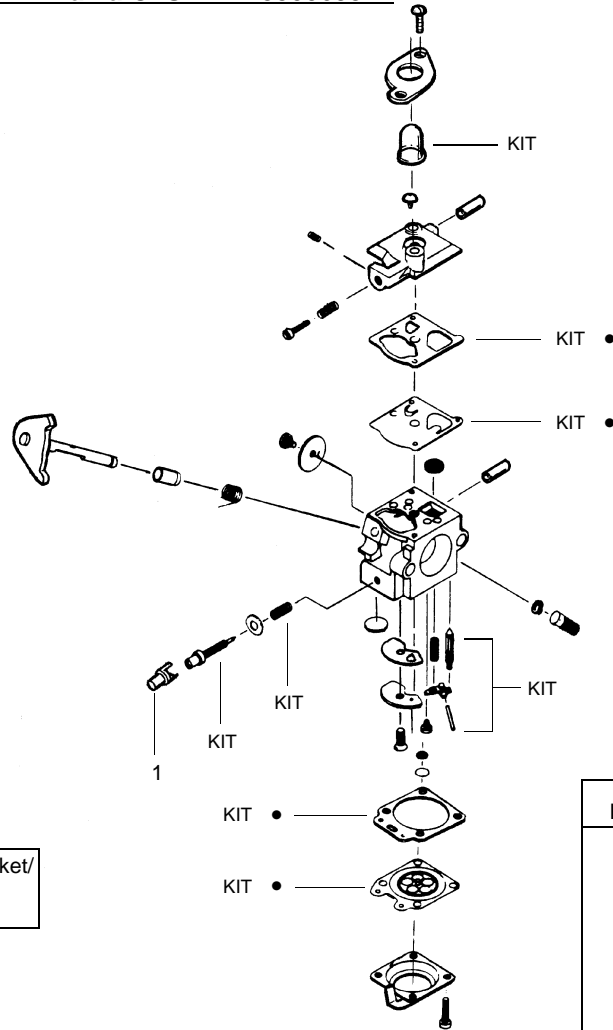

Carburetor Assembly Walbro WA226 #530069754
Zama C1U-W7 #530069971

Carb.
Repair
Kit

2

Gasket/
Dia.
Kit

3

Ref.	Part No.	Description
1.	530038404	Limiter Cap
2.	-	Carburetor Repair Kit (KIT = Indicates Contents)
	530069842	Walbro
	530069969	Zama
3.	-	Gasket Diaphragm Kit (• = Indicates Contents)
	530069844	Walbro
	530069970	Zama